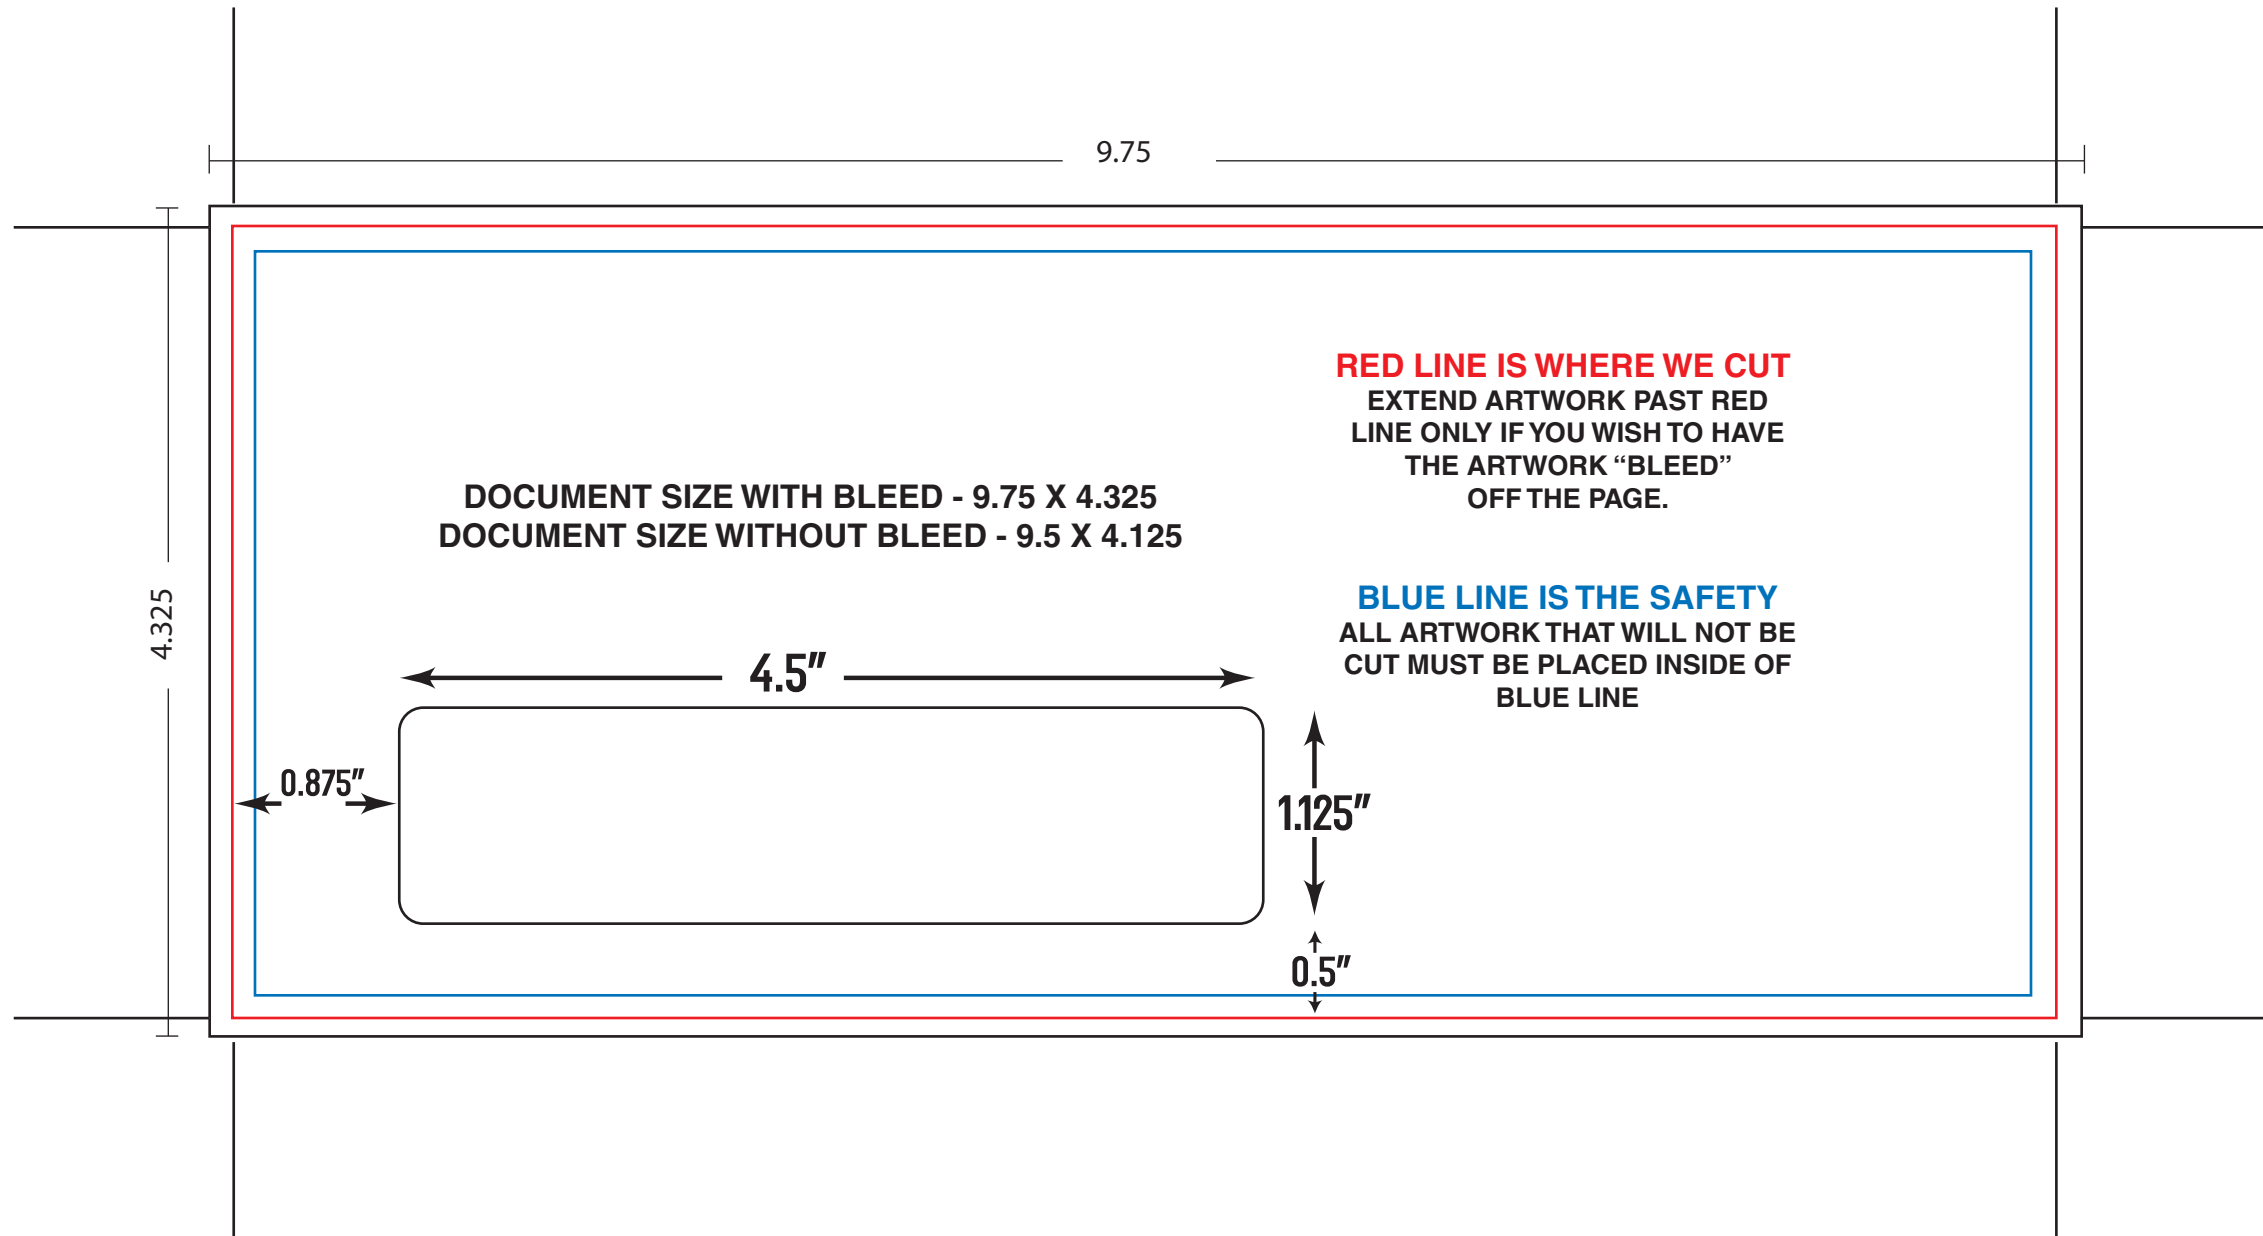

Copy 2 Copy

#10 ENVELOPE WINDOW
9.5" x 4.125"
This is a certified Copy2Copy template.
Not for use with other vendors.